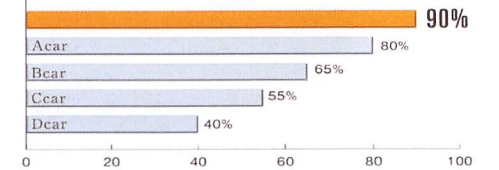

Comparison of satisfaction ratings

model shape express. And, the late model who concentrated the challenge spirit was born. It pursues one's craft, and the result of aiming at the improvement of running here.

From the stereotype to the outside centering on the technology. Always following age advance a variety of change evolve model shape express. And, the late model who concentrated the challenge spirit was born. It pursues one's craft, and the result of aiming at the improvement of running here. From the stereotype to the outside centering on the technology. Always following age advance a variety of change evolve model shape express.