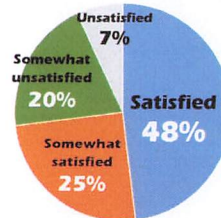

3.51 kg/hp

From the stereotype to the outside centering on the technology. Always following age advance a variety of change evolve model shape express. And, the late model who concentrated the challenge spirit was born.

Almost 75% of the drivers satisfied with the new model.”
The advanced technology equipped really takes
the comfort level to a new stage”
Said one of the driver’s we interviewed.