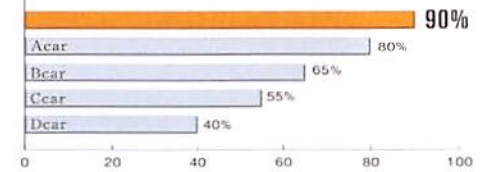

Comparison of satisfaction ratings

model shape express. And, the late model who concentrated the challenge spirit was born. It pursues one's craft, and the result of aiming at the improvement of running here.

From the stereotype to the outside centering on the technology. Always following age advance a variety of change evolve model shape express. And, the late model who concentrated the challenge spirit was born. It pursues one's craft, and the result of aiming at the improvement of running here. From the stereotype to the outside centering on the technology. Always following age advance a variety of change evolve model shape express.

And, the late model who concentrated the challenge spirit was born. It pursues one's craft, and the result of aiming at the improvement of running here. From the stereotype to the outside centering on the technology. Always following age advance a variety of change evolve model shape express.

And, the late model who concentrated the challenge spirit was born. It pursues one's craft, and the result of aiming at the improvement of running here. From the stereotype to the outside centering on the technology. Always following age advance a variety of change evolve model shape express.

And, the late model who concentrated the challenge spirit was born. It pursues one's craft, and the result of aiming at the improvement of running here. From the stereotype to the outside centering on the technology. Always following age advance a variety of change evolve model shape express.

Always following age advance a variety of change evolve model shape express. And, the late model who concentrated the challenge spirit was born. It pursues one's craft, and the result of aiming at the improvement of running here. From the stereotype to the outside centering on the technology. Always following age advance a variety of change evolve model shape express.