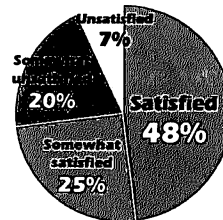

Advanced technology bring you more comfort.

4.0s

From the stereotype to the outside centering on the technology. Always following age advance a variety of change evolve model shape express. And, the late model who concentrated the challenge spirit was born.

85.0m/s

From the stereotype to the outside centering on the technology. Always following age advance a variety of change evolve model shape express. And, the late model who concentrated the challenge spirit was born.

3.51

From the stereotype to the outside centering on the technology. Always following age advance a variety of change evolve model shape express. And, the late model who concentrated the challenge spirit was born.

Almost 75% of the drivers satisfied with the new model.”
The advanced technology equipped really takes
the comfort level to a new stage”
Said one of the driver’s we interviewed.

From the stereotype to the outside centering on the technology. Always following age advance a variety of change evolve model shape express. And, the late model who concentrated the challenge spirit was born. It pursues one's craft, and the result of aiming at the improvement of running here. From the stereotype to the outside centering on the technology. Always following age advance a variety of change evolve model shape express.